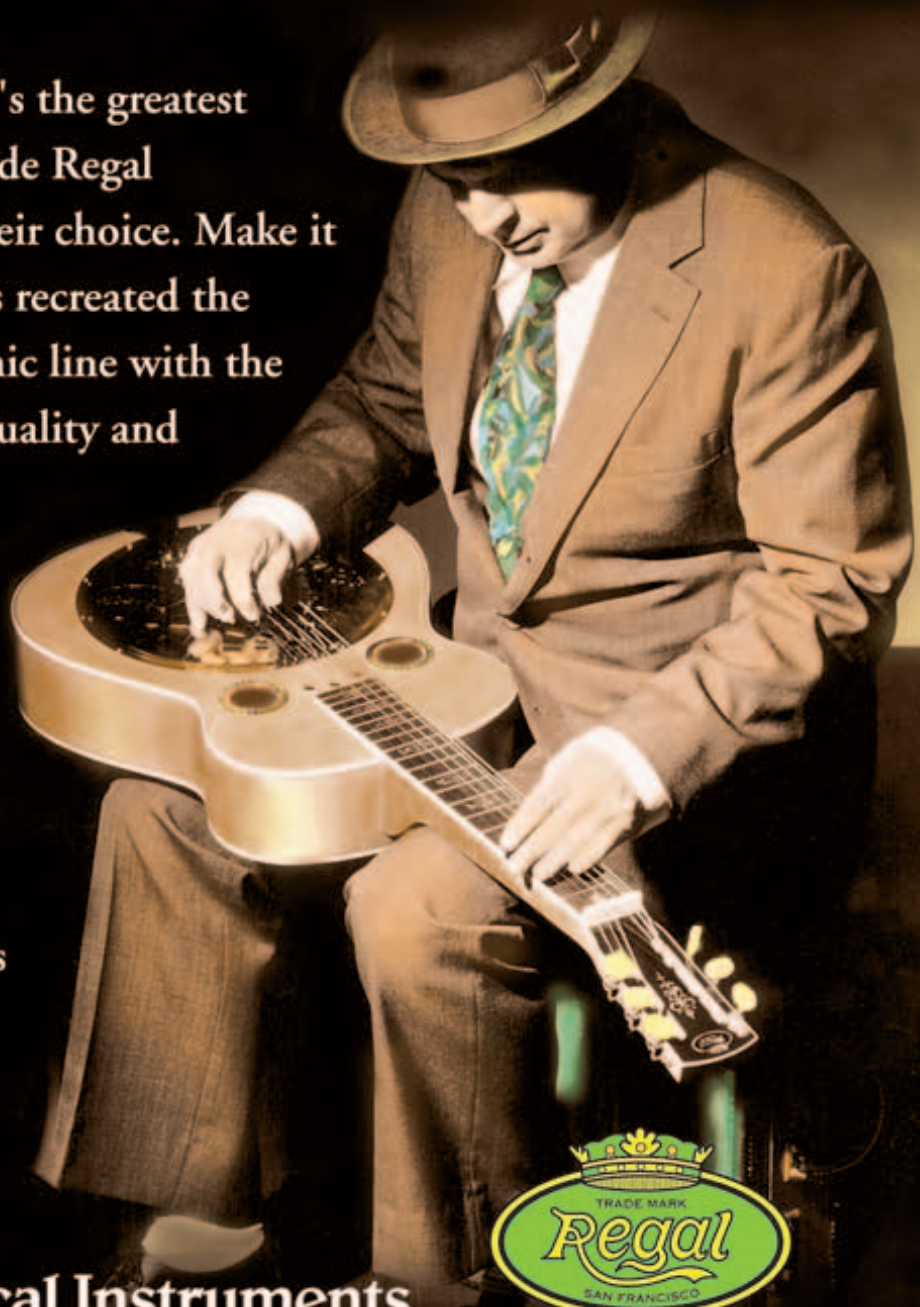

PICK A REGAL!

...And You'll Pick A Winner!

Since the 1930's the greatest artists have made Regal instruments their choice. Make it yours! Saga has recreated the Regal resophonic line with the vintage look, quality and features of the 30's with modern improvements in tone and playability. Available in a variety of styles and finishes.