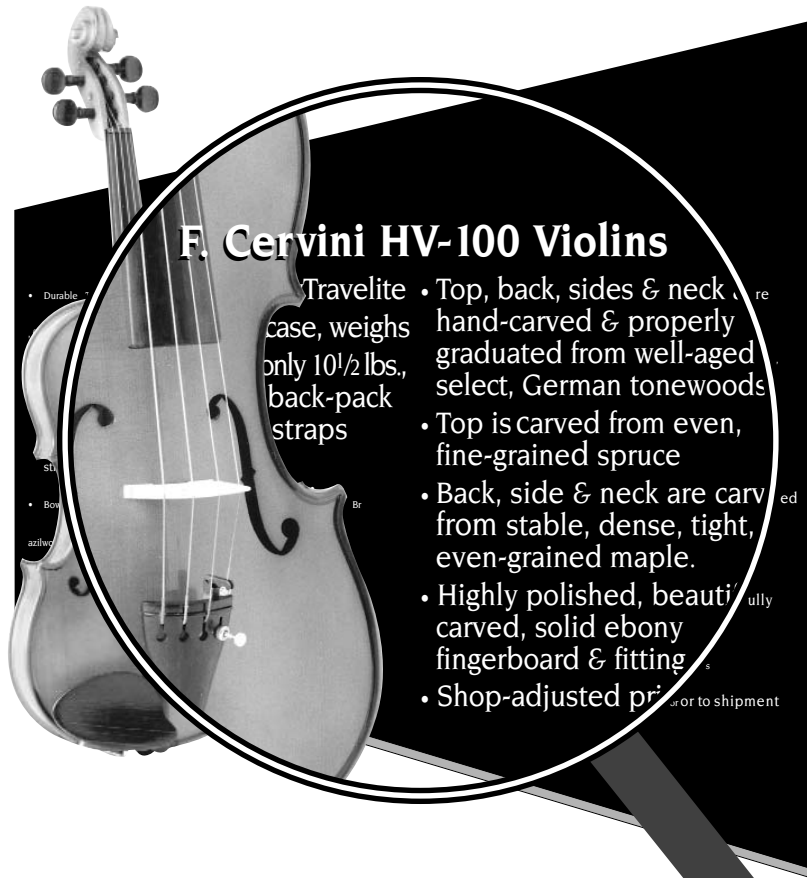

# The Rental Violin That Demands A Closer Look!

## F. Cervini HV-100 Violins

- Durable... Travelite case, weighs only 10½ lbs., back-pack straps
- Top, back, sides & neck hand-carved & properly graduated from well-aged select, German tonewoods
- Top is carved from even, fine-grained spruce
- Back, side & neck are carved from stable, dense, tight, even-grained maple.
- Highly polished, beautifully carved, solid ebony fingerboard & fittings
- Shop-adjusted prior to shipment