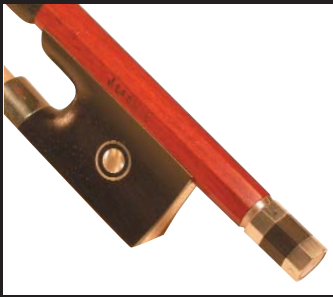

J. LaSalle

**Best Selling Bows  
From Every Angle!**

J. LaSalle Bows

J. LaSalle Bows

**Hand-crafted to MENC specs:**

- Pernambuco or Brazilwood stick
- Unbleached Mongolian horsehair
- Mother-of-pearl or abalone slide
- Ebony or rosewood frog
- Serbian or Parisian eye
- Ivoroid tip
- Complete selection of violin family bows