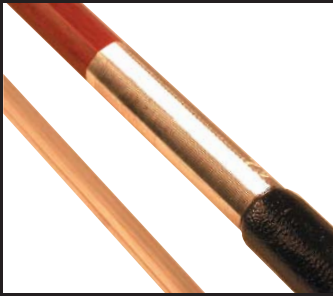

J. LaSalle

**Best Selling Bows  
From Every Angle!**

J. LaSalle Bows

J. LaSalle Bows

**Hand-crafted to MENC specs:**

- Pernambuco or Brazilwood stick
- Unbleached Mongolian horsehair
- Mother-of-pearl or abalone slide
- Ebony or rosewood frog
- Serbian or Parisian eye
- Ivoroid tip
- Complete selection of violin family bows